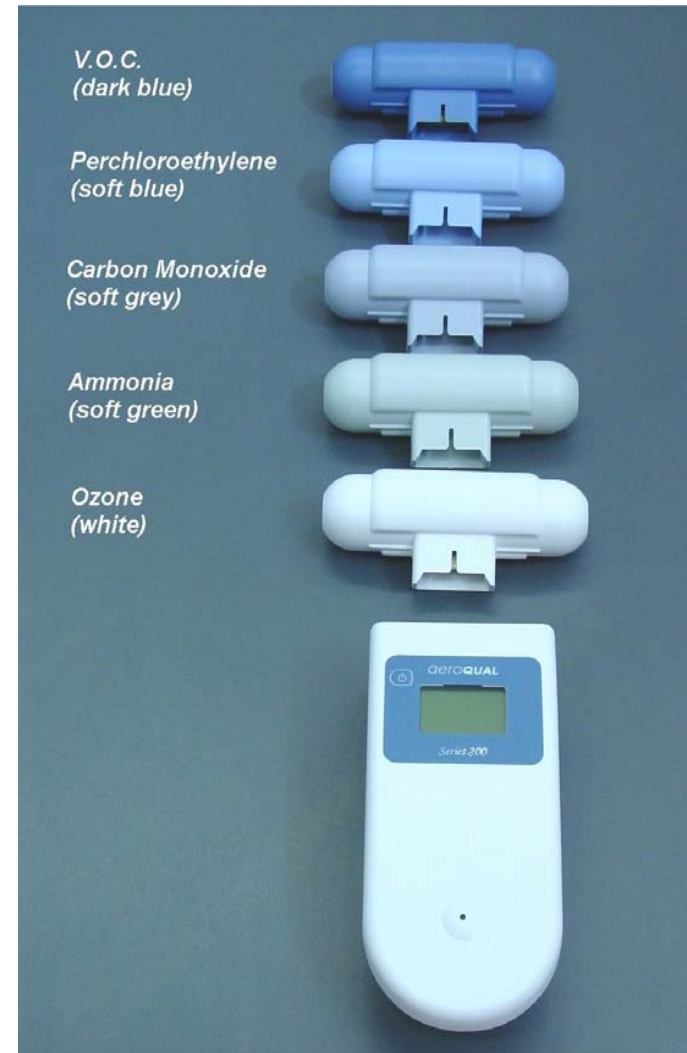

Sensor Heads & Accessories

R40 Carry case for Series 200, 300 & 500 monitors

Distributed by:

RENZACCI UK PLC
13-14 BOSTON PARADE
BOSTON ROAD
LONDON W7 2DG
ENGLAND

Tel: 020 8579 2661
Fax: 020 8579 2663
mail@renzacci.co.uk
www.renzacci.co.uk

RENZACCI UK PLC

Interchangeable sensor heads for measuring various gases